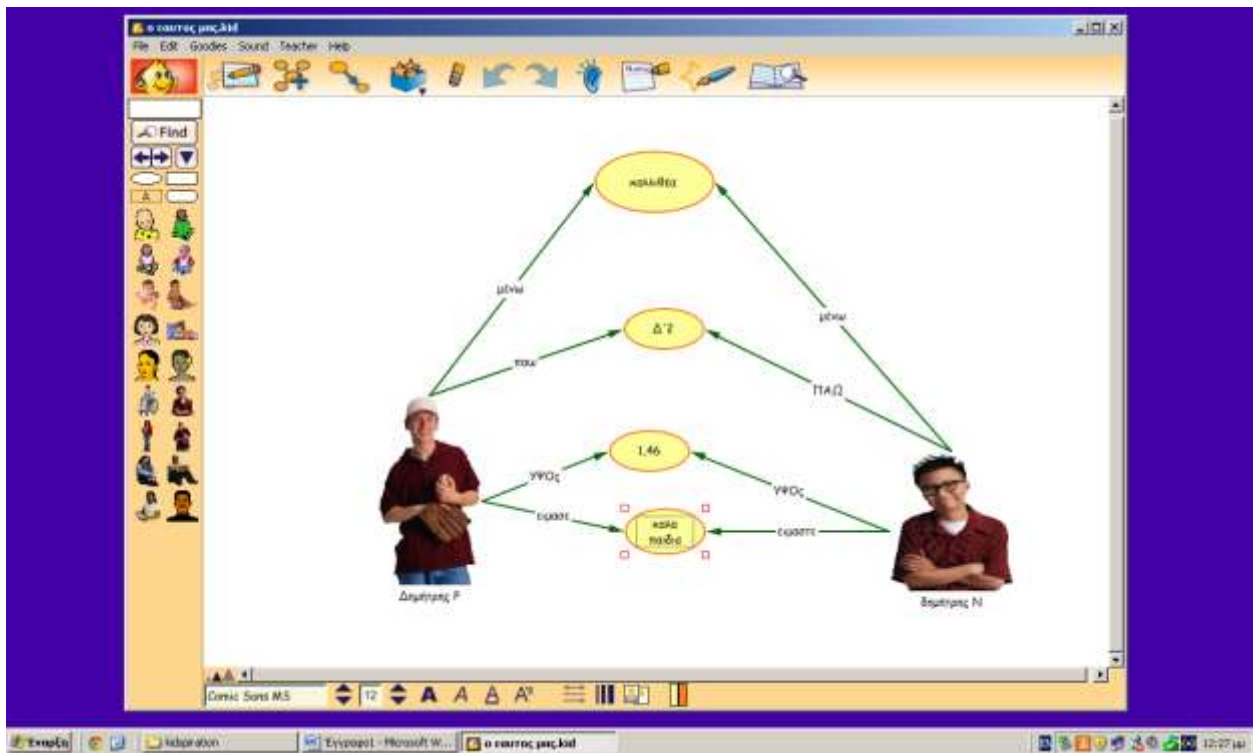

stathiskid

File Edit Goodies Sound Teacher Help

The diagram features a central cartoon person with a red shirt, labeled 'stathis' at the bottom. Above the person are three yellow ovals: '120', 'ΕΛΛΗΝΙΑ', and '12'. Green arrows point from the person to each of these ovals. The arrows to '120', 'ΕΛΛΗΝΙΑ', and '12' are labeled '120', 'ΕΛΛΗΝΙΑ', and '12' respectively. On the left side of the interface, there is a vertical toolbar with various icons, including a 'Find' button and several flag icons. At the bottom, there is a status bar with 'Comic Sans MS' and a system tray.

**Ο κορμός παιδί**

File Edit Goodies Sound Teacher Help

Comic Sans MS

Εκπαιδ

Καταγραφή

Εγχειρίδι - Microsoft W...

Ο κορμός παιδί

12:26:44

**Avra3id**

File Edit Goodies Sound Teacher Help

The screenshot shows the Avra3id software interface. On the left is a vertical toolbar with various icons and a 'Find' search box. The main workspace contains two character profiles:

At the bottom, the Windows taskbar shows the 'Comic Sans MS' font settings and the system clock at 12:27:14.

**staleos3id**

File Edit Goodies Sound Teacher Help

The screenshot shows the staleos3id software interface. The main workspace contains a network diagram with the following elements: